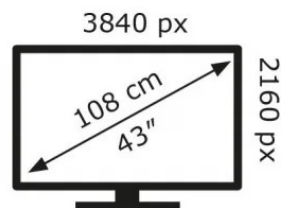

ENERG

HYUNDAI

HTV4300UA

49 kWh/1000h

ABCDEF**G**

49 kWh/1000h

2019/2013