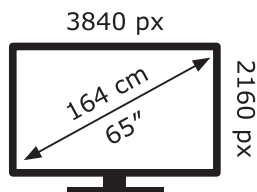

**ENERG** ⚡

**LG Electronics**

65NANO766QA

**111** kWh/1000h

ABCDEF**G**

**158** kWh/1000h

2019/2013