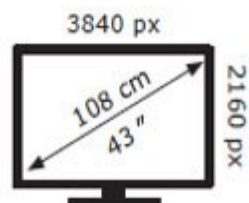

LG Electronics

43NU8E0B3LA

51 kWh/1000h

ABCDEF**G**

70 kWh/1000h

2019/2013