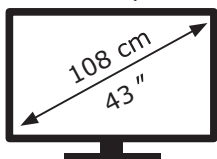

# ENERG

LG Electronics

43QNED81B6C

**54** kWh/1000h

ABCDEF **G**

**85** kWh/1000h

3840 px

2160 px