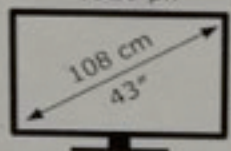

ENERG

SOGO

SS-4367

45 kWh/1000h

ABCDEF**G**

55 kWh/1000h

1920 px

1080 px