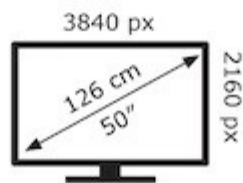

ENERG 

SONY®

XR-50X90J

85 kWh/1000h

ABCDEF **G**

121 kWh/1000h

2019/2013