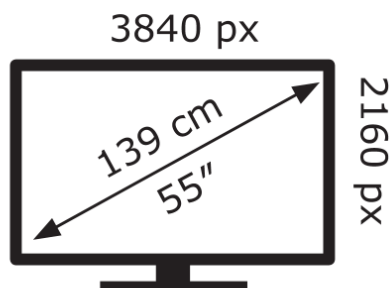

ENERG

Hisense

55Q7S

63 kWh/1000h

ABCDEF**G**

100 kWh/1000h

2019/2013