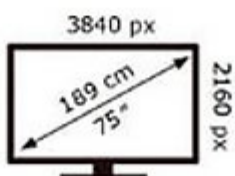

SAMSUNG

TU75DU7105K

139 kWh/1000h

ABCDEF **G**

178 kWh/1000h

2019/2013