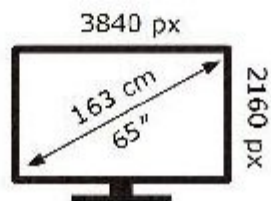

ENERG

SAMSUNG

TQ65Q64CAU

88 kWh/1000h

ABCDEF **G**

160 kWh/1000h

2019/2013