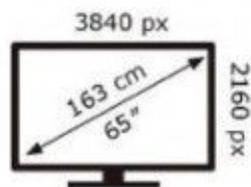

ENERG ⚡

SAMSUNG

TU65DU7105K

110 kWh/1000h

ABCDEF **G**

169 kWh/1000h

2019/2013