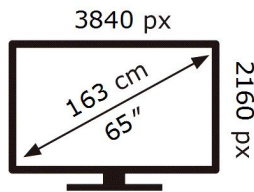

ENERG

SAMSUNG

TQ65Q64CAU

73 kWh/1000h

ABCDEF **G**

160 kWh/1000h

2019/2013