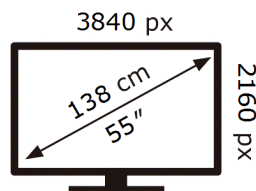

ENERG

Samsung

TQ55Q70DAT

64 kWh/1000h

ABCDEF **G**

160 kWh/1000h

2019/2013