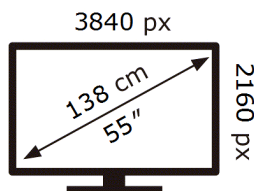

ENERG

Samsung

TQ55S85DAE

83 kWh/1000h

ABCDEF **G**

118 kWh/1000h

2019/2013