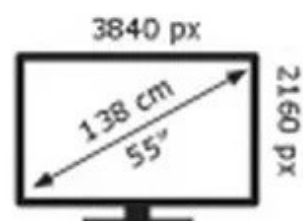

ENERG 

Samsung

TQ55Q64DAU

63 kWh/1000h

ABCDEF**G**

126 kWh/1000h

2019/12/13