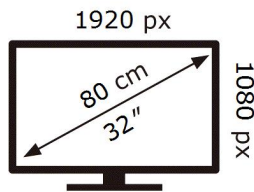

ENERG 

SAMSUNG

UE32T5305AK

38 kWh/1000h

ABCDEF **G**

HDR

55 kWh/1000h

2019/2013