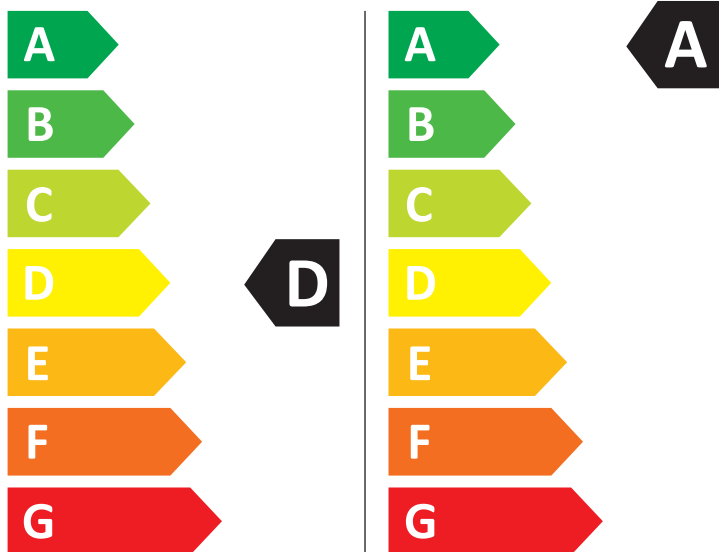

# ENERG

**SAMSUNG**

WD90DG5B15BE

308 kWh/100

44 kWh/100

6,0 kg

9,0 kg

90 L

50 L

7:32

3:48

ABCDEFG

72 dB  
ABCD

2019/2014

Size: W 102 x H 198 mm

Material : ART

Release paper: Pale blue-green Glassine