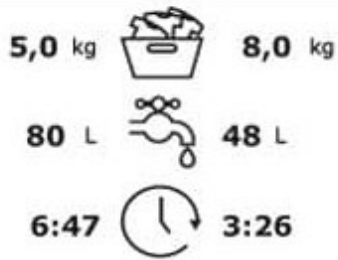

SAMSUNG

WD80T4046EE

326 kWh/100l

63 kWh/100l

AB CDEFG

72 dB  
ABCD

2016/11/10