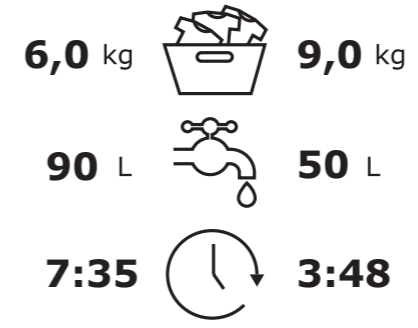

ENERG

LG Electronics

F4DR5509A0W

D

A

308 kWh/100

44 kWh/100

ABCDEF G