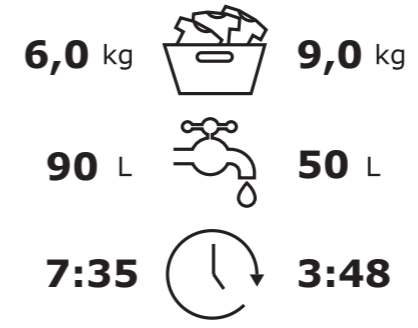

ENERG

LG Electronics

F4DR6009AGM

D

A

308 kWh/100

44 kWh/100

ABCDEF G