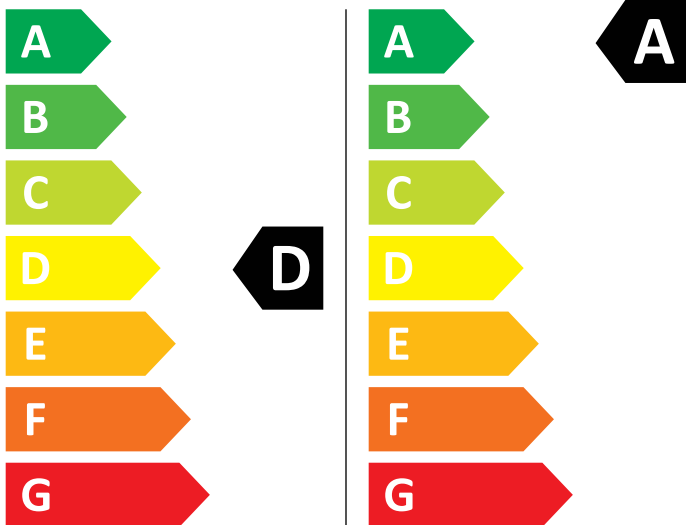

ENERG

AEG

LWR731604B 914610905

307 kWh/100

51 kWh/100

6,0 kg

10,0 kg

75 L